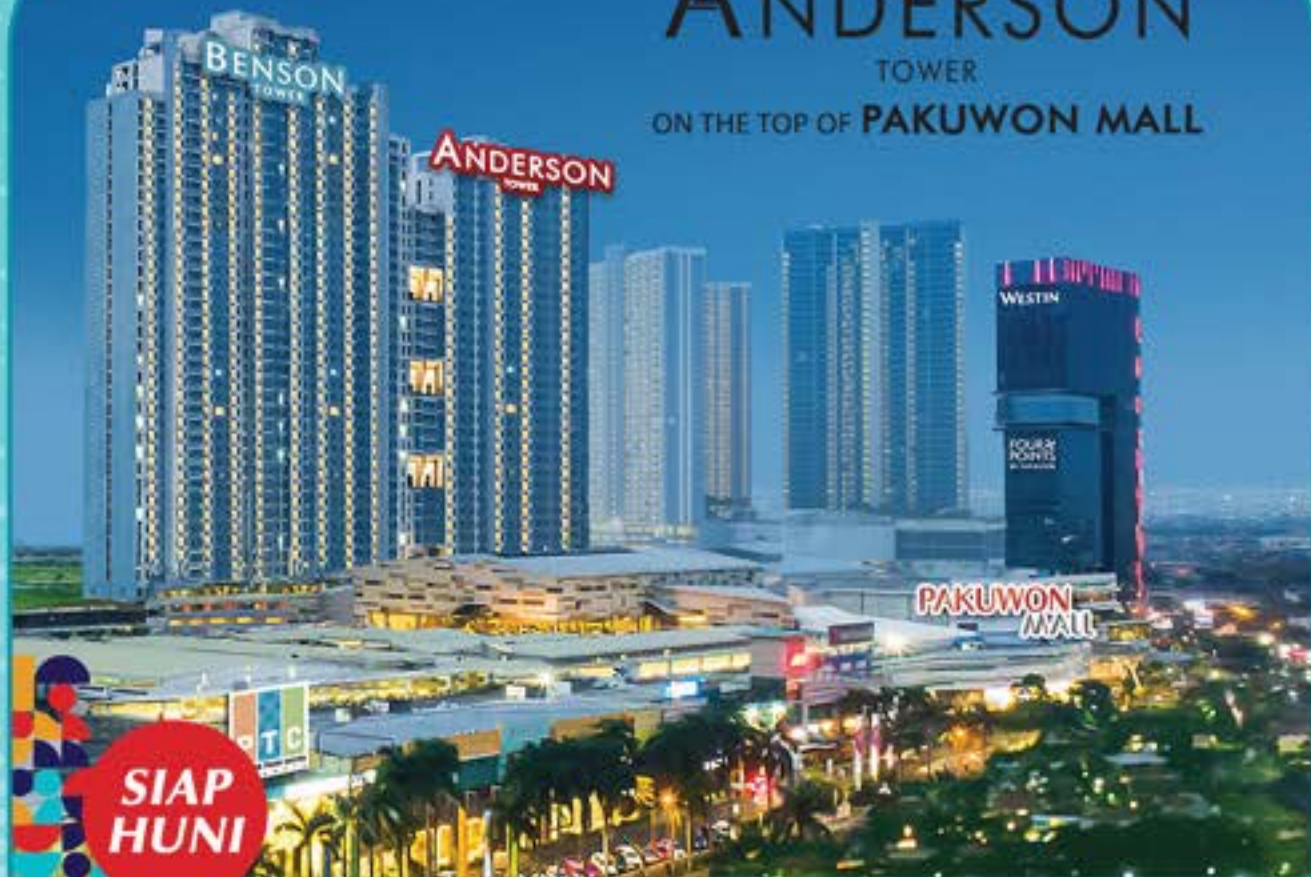

YEAR END *Special Gift*

ANDERSON TOWER ON THE TOP OF PAKUWON MALL

**SIAP
HUNI**

Special Preview **KAIA** 2 Bedroom with Magnificent
City & Pool View

Hanya 2 Unit

Was **1,55M**

NOW **1,22M***